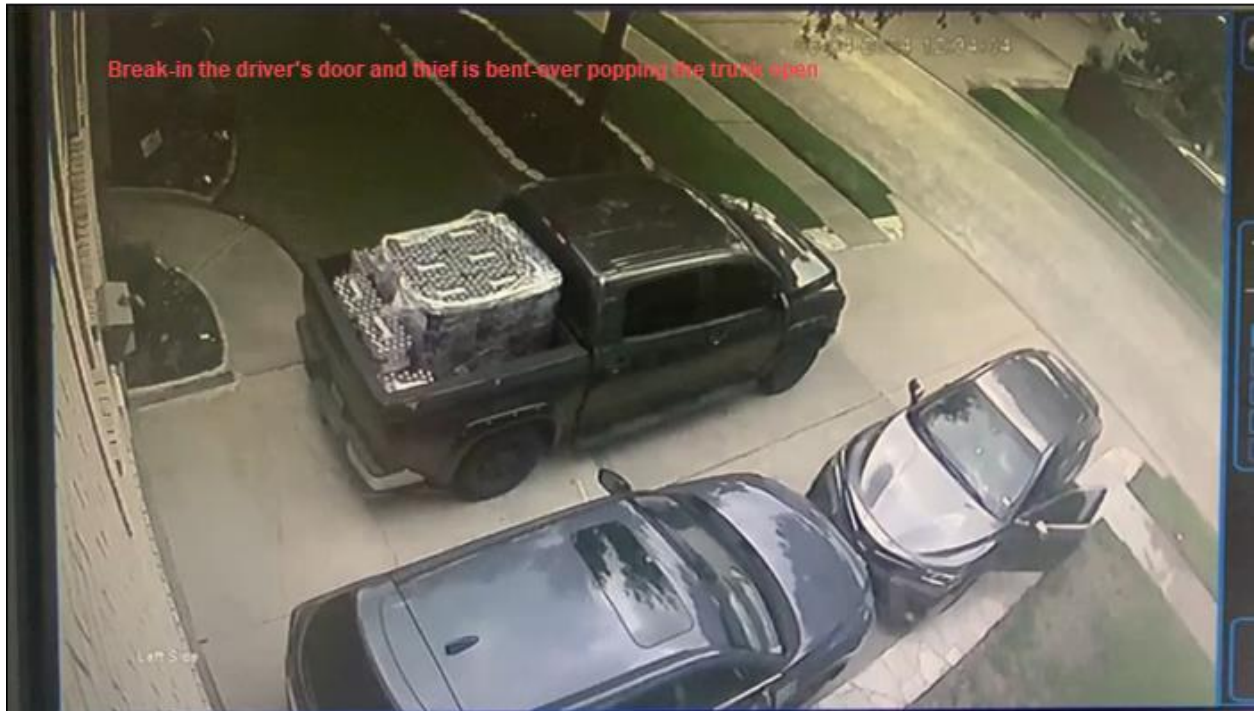

A summary of the crime: Vehicle being followed to resident's address and drove passed the property giving the residents time to leave the car and enter their house. They circled back around and stopped behind the resident's driveway, came out and checked the trunk of car, which was locked, returned to their vehicle as a passer truck drove by, then got back out of their vehicle, opened the driver's drive of the resident's car, popped the trunk and grabbed a BOX that was in the trunk, returned to their car and drove off.

Disclaimer: The location displayed above is only an estimate.

1/1

Neighbor's Security Camera footage:

Criminal vehicle driving passed the resident's house and comes back around

Criminal's vehicles comes back around and parks directly behind the resident's vehicle.

Thief with trunk now open grabs a BOX that was in the trunk.

Thief gets back in their vehicle and leaves White Oak Springs

View of thieves vehicles leaving White Oak Springs

Resident's Security Camera footage:

Thief grabbing a box from the trunk, returning to their vehicle

Thieves vehicle driving off

Another view of the thieves vehicle.