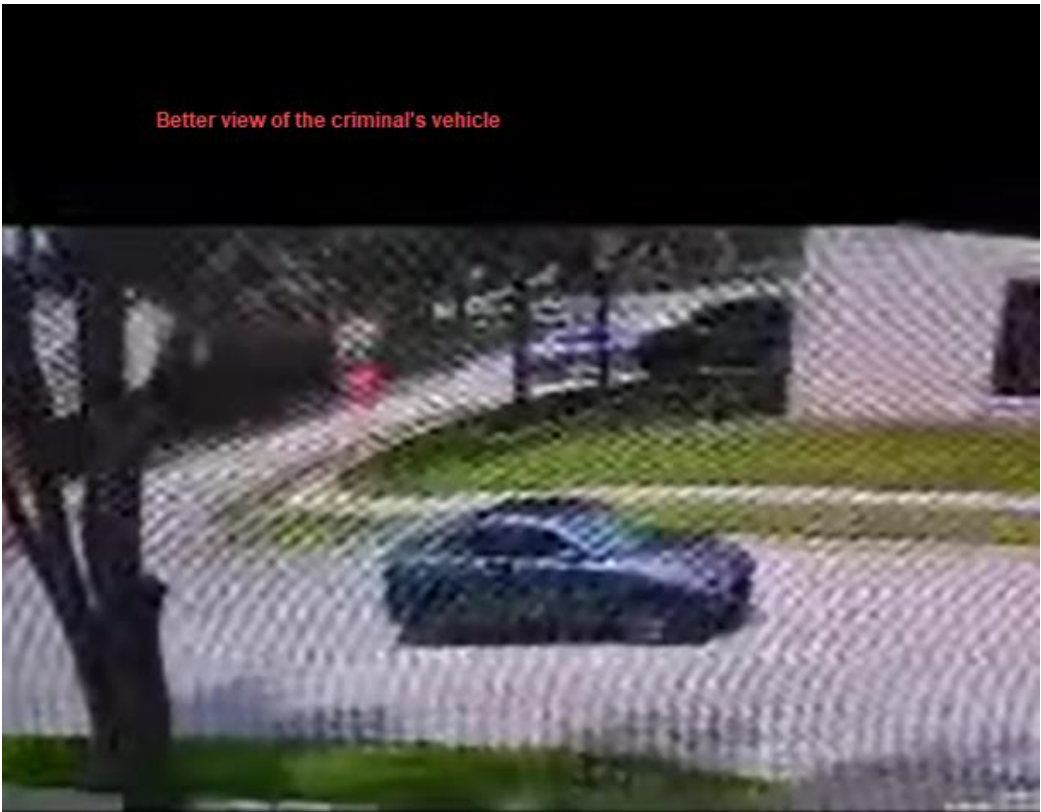

A summary of the crime: Vehicle being followed to resident's address and drove passed the property giving the residents time to leave the car and enter their house. They circled back around and stopped behind the resident's driveway, came out and checked the trunk of car, which was locked, returned to their vehicle as a passer truck drove by, then got back out of their vehicle, opened the driver's drive of the resident's car, popped the trunk and grabbed a BOX that was in the trunk, returned to their car and drove off.

## Investigative Summary

Report ID: 9ae26f77-4293-42de-a0d9-5575a5bdc851

Date Created: 06/05/24, 10:15

License Plate Read

License Plate Detection

| Organization name     | Created by   | Date created | Search reason |
|-----------------------|--------------|--------------|---------------|
| White Oak Springs ... | Marie Godard | Jun 5 2024   | Car theft     |

Disclaimer: The location displayed above is only an estimate.

1/1

Neighbor's Security Camera footage:

Criminal vehicle driving passed the resident's house and comes back around

Criminal's vehicles comes back around and parks directly behind the resident's vehicle.