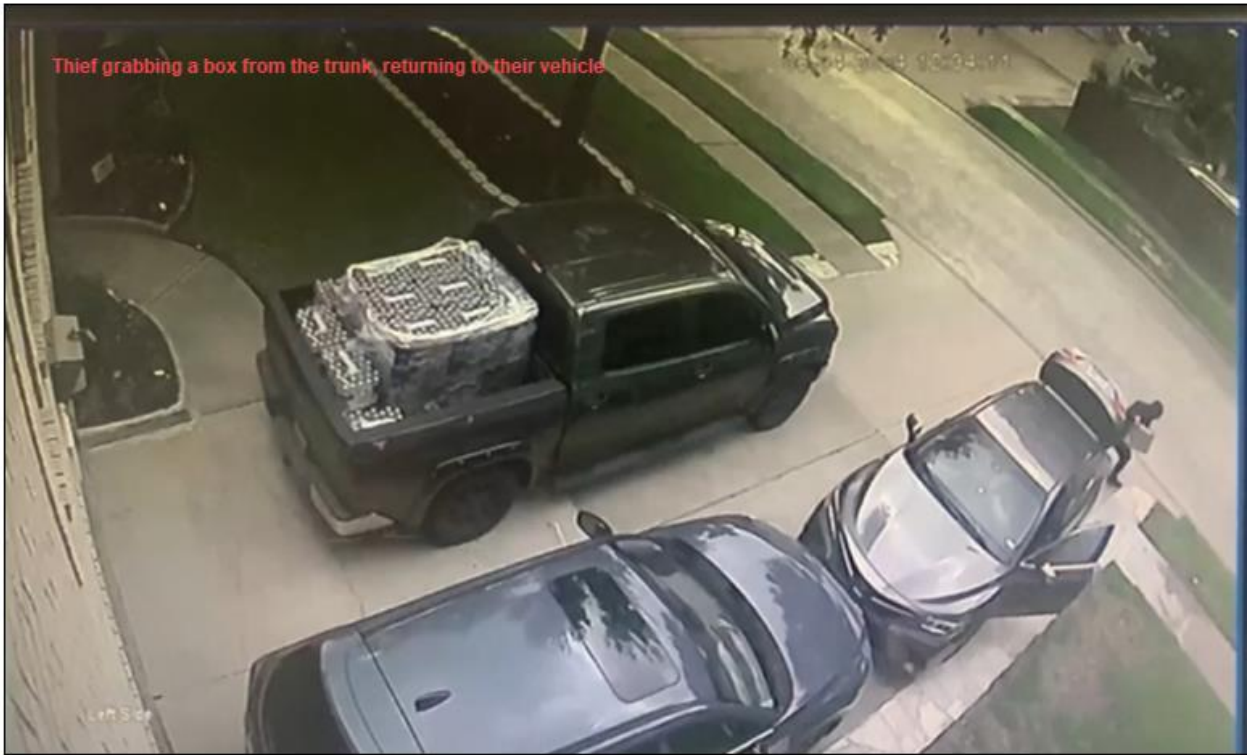

A summary of the crime: Vehicle being followed to resident's address and drove passed the property giving the residents time to leave the car and enter their house. They circled back around and stopped behind the resident's driveway, came out and checked the trunk of car, which was locked, returned to their vehicle as a passer truck drove by, then got back out of their vehicle, opened the driver's drive of the resident's car, popped the trunk and grabbed a BOX that was in the trunk, returned to their car and drove off.

Disclaimer: The location displayed above is only an estimate.

1/1

Neighbor's Security Camera footage:

Criminal vehicle driving passed the resident's house and comes back around

Criminal's vehicles comes back around and parks directly behind the resident's vehicle.

Thief with trunk now open grabs a BOX that was in the trunk.

Thief gets back in their vehicle and leaves White Oak Springs

View of thieves vehicles leaving White Oak Springs

Resident's Security Camera footage:

Thief grabbing a box from the trunk, returning to their vehicle

Thieves vehicle driving off

Another view of the thieves vehicle.