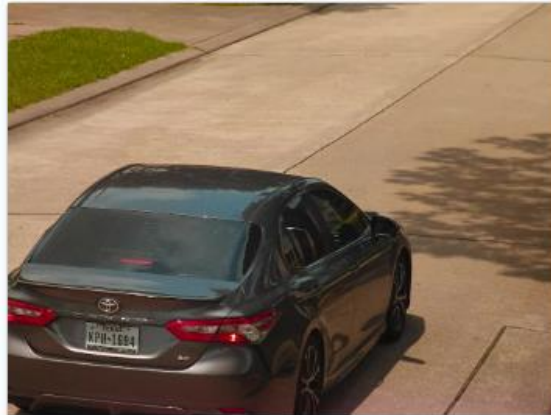

A summary of the crime: Vehicle being followed to resident's address and drove passed the property giving the residents time to leave the car and enter their house. They circled back around and stopped behind the resident's driveway, came out and checked the trunk of car, which was locked, returned to their vehicle as a passer truck drove by, then got back out of their vehicle, opened the driver's drive of the resident's car, popped the trunk and grabbed a BOX that was in the trunk, returned to their car and drove off.

For awareness, the license plate is an out of state license plate from Florida. Hopefully, the police are able to locate the vehicle by its license plate and arrest someone for this crime. A special THANK YOU to the neighbor that had footage to share with the resident that was the victim of the crime and for helping them out.

Flock Safety captures:

Criminal's Vehicle - following directly within 7 seconds of the resident's vehicle.

Plate FL QMVK07  
Date 6/4/2024, 12:31:08 PM  
Location #01 - White Oak Springs Dr - Inbound

Resident's Vehicle