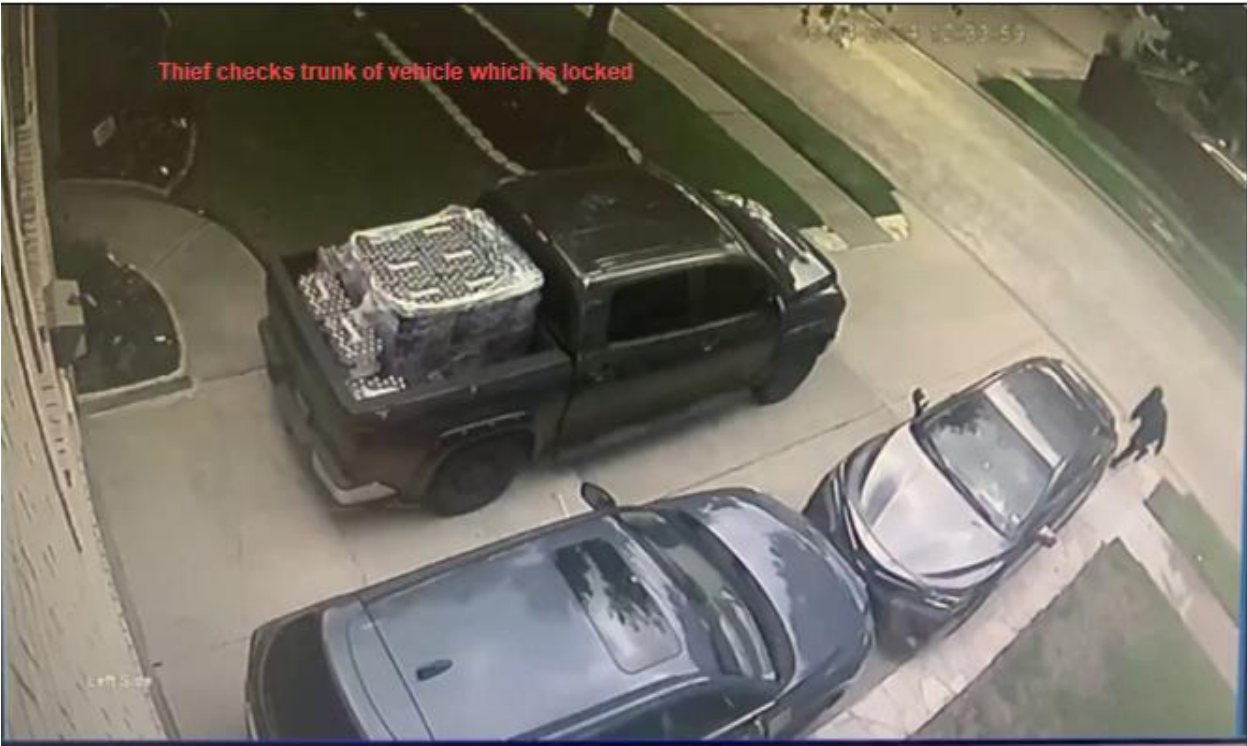

A summary of the crime: Vehicle being followed to resident's address and drove passed the property giving the residents time to leave the car and enter their house. They circled back around and stopped behind the resident's driveway, came out and checked the trunk of car, which was locked, returned to their vehicle as a passer truck drove by, then got back out of their vehicle, opened the driver's drive of the resident's car, popped the trunk and grabbed a BOX that was in the trunk, returned to their car and drove off.

Disclaimer: The location displayed above is only an estimate.

1/1

Neighbor's Security Camera footage:

Criminal vehicle driving passed the resident's house and comes back around

Criminal's vehicles comes back around and parks directly behind the resident's vehicle.

Thief with trunk now open grabs a BOX that was in the trunk.

Thief gets back in their vehicle and leaves White Oak Springs

View of thieves vehicles leaving White Oak Springs

Resident's Security Camera footage:

Thief grabbing a box from the trunk, returning to their vehicle

Thieves vehicle driving off

Another view of the thieves vehicle.