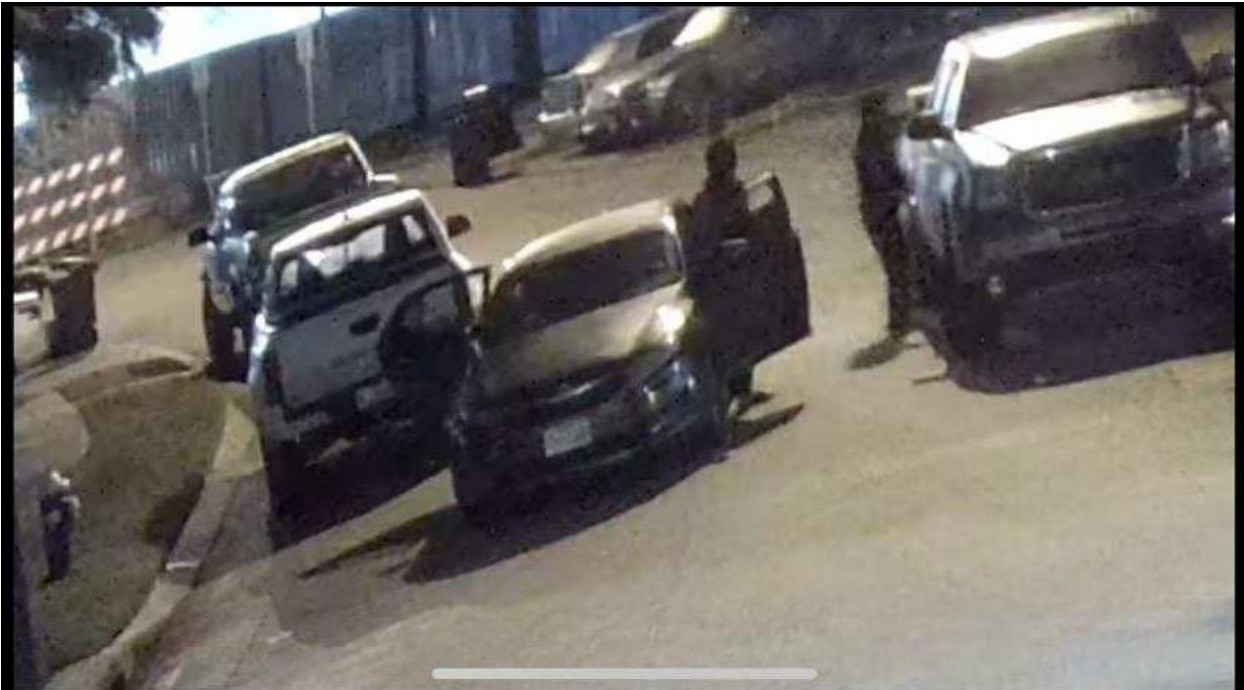

Security cameras by neighbors did capture some pictures of this crime and these were sent to an HOA Board member to provide this report for awareness. The resident did report the break-in to the police as well. The HOA Board did review the Flock Camera for any vehicles with this description between 4-6am, and only 4 vehicles entered White Oak Springs during this period, with only one that has entered ONCE in the last 30 days, also matching the description. Pictures are provided below.

Hopefully, the police are able to locate the vehicle by its license plate and arrest someone for this crime. A special THANK YOU to the neighbors that shared these incidents and had footage to share with the other resident/homeowners that were the victim of the crime and for helping them out.

APM at 713-686-4692

HOA Board at WOSHOABoard@gmail.com.

Pictures below are provided by multiple residents' security cameras and the vehicle that was broken into:

Vehicle break-in pictures:

Security Cameras on White Oak Falls Ct showing the vehicle turning around and back towards Gentry Rd:

Security Camera on Gentry Rd showing the crime/break-in:

Flock Safety captures – the only vehicle that has entered only ONE time in 30 days:

4:35:30 AM | 1/19/2025

TX SKX6374

[View More Details](#)

Location #01 - White Oak Springs Dr - Inbound